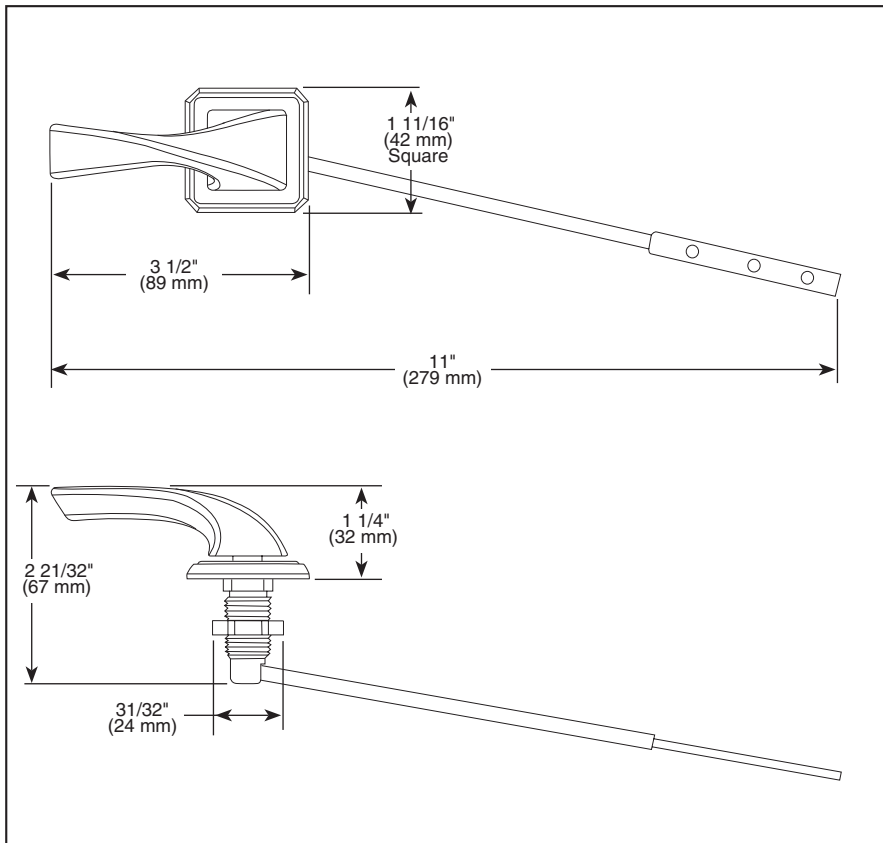

BRIZO®

ACCESSORIES

- Virage™ Bath Collection
- Front Mount Flush Lever

696030▲

Submitted Model No.: _____

Specific Features: _____

▲ Designate proper finish suffix

STANDARD SPECIFICATIONS: